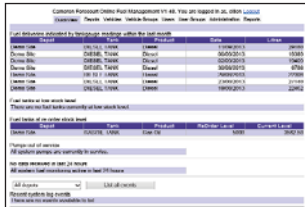

Jigsaw Nova Fuel Management System - Gives you LIVE fuelling information

Nova Fuel Island Hardware

- User interface – numeric keyboard, four line LCD backlit display.
- Ultra reliable RFID tag reader.
- Non corroding, heavy duty, stainless steel enclosure.
- Full suite of managers functions.
- Optional automated, real time alarms by SMS messaging for fuel theft or system misuse.
- Optional tank gauge interface – direct wired or low cost radio gauge.

Time makes a small problem into a crisis – stay on top with live information !

Web Based Fuelling information

- Access to data from any web enabled PC or phone, using a secure login facility.
- Only standard web browser required – No system specific software to install or maintain on site.
- Additions and amendments have immediate effect at all fuelling locations in your network.
- No daily polling of fuel island terminals to manage – minimum daily support.
- Software updates and enhancements managed centrally removing the need for expensive site visits.
- A unique quick view gives simple summary of entire network.
- True multi user system giving local and/or central data management and reporting.
- Seamless integration with vehicle tracking systems.
- Seamless data export to fleet management software.
- Web based fuel card data import.